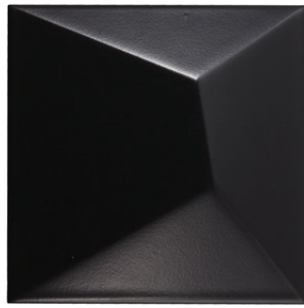

Prism Collection

Prysm Collection

PR204BLGL3D0606
Black Gloss 6X6

PR205BLMT3D0606
Black Matte 6X6

PR202WHGL3D0606
White Glossy 6X6

PR203WHMT3D0606
White Matte 6X6

PR206LTGR3D0606
Grey Matte 6X6

PR208ABYS3D0606
Abyss Matte 6X6

PRSX101WHMT0606
SX White Matte 6X6

Product Specification

Shade Variation

Application

- Residential
- Commercial

Presentation

- Loose Piece

Recommended Use

Interior

- Wall
- Floor
- Backsplash
- Shower Wall/Wet Areas
- Fireplaces

Exterior

- Wall
- Floor/Paving
- Countertops
- Pool/Fountain

Piece Size

5.906" x 5.906"
152 mm x 152 mm

Thickness

0.354"
9mm