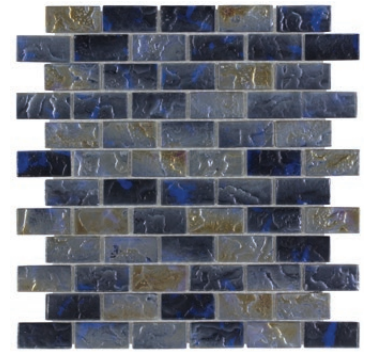

Volcanic Collection

Volcanic Collection

CHIGLACSNP001
Crystal

CHIGLACSNP002
Azul

CHIGLACSNP003
Platinum

CHIGLACSNP004
Basalt

Product Specification

Shade Variation

V2
Slight Variation

Application

- Residential
- Commercial

Presentation

- Mesh mounted
- Face mounted

Recommended Uses

Interior

- Wall
- Floor
- Backsplash
- Shower/Wet Areas
- Fireplaces

Exterior

- Wall
- Floor/Paving
- Countertops
- Pool/Fountain

Sheet Size
10.75" x 11.75"
273 mm x 298 mm

Thickness
0.31"
8 mm

Chip Size
1" x 2"
23mm x 50mm

Chips per Sheet
66

PCS/Box
11

Coverage/Box
9.57 sq/ft
0.88 m²