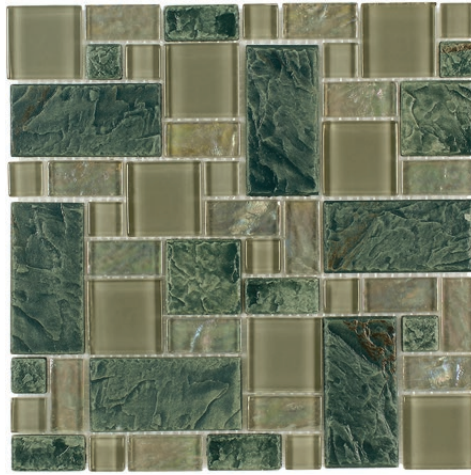

Slate Collection

Slate Collection

CHIGLATHT01
Sand Slate

CHIGLATHT03
Verdi Slate

CHIGLATHT04
Onyx Slate

Product Specification

Shade Variation

V2
Slight Variation

Application

- Residential
- Commercial

Presentation

- Mesh mounted
- Face mounted

Recommended Uses

Interior

- Wall
- Floor
- Backsplash
- Shower/Wet Areas
- Fireplaces

Exterior

- Wall
- Floor/Paving
- Countertops
- Pool/Fountain

Sheet Size
12" x 12"
300 mm x 300 mm

Thickness
0.315"
8 mm

Chip Size
multi-size

Chips per Sheet
52

PCS/Box
9

Coverage/Box
8.7 sq/ft
0.81 m²

Please inspect prior to installation. No claims allowed after installation.