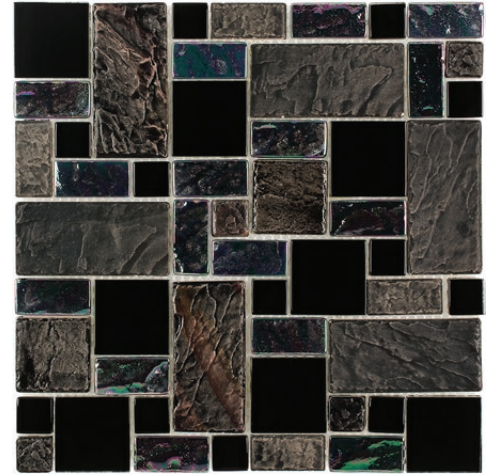

Slate Collection

Slate Collection

CHIGLATHT01
Sand Slate

CHIGLATHT03
Verdi Slate

CHIGLATHT04
Onyx Slate

Product Specification

Shade Variation

V2
Slight Variation

Application

- Residential
- Commercial

Presentation

- Mesh mounted
- Face mounted

Recommended Uses

Interior

- Wall
- Floor
- Backsplash
- Shower/Wet Areas
- Fireplaces

Exterior

- Wall
- Floor/Paving
- Countertops
- Pool/Fountain

Sheet Size
12" x 12"
300 mm x 300 mm

Thickness
0.315"
8 mm

Chip Size
multi-size

Chips per Sheet
52

PCS/Box
9

Coverage/Box
8.7 sq/ft
0.81 m²

Please inspect prior to installation. No claims allowed after installation.