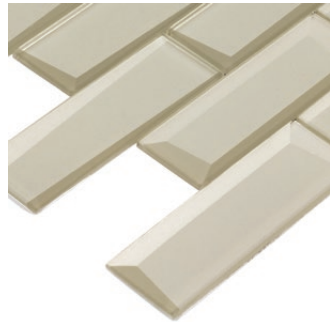

SK651BRNZ0206
Bronze Halo