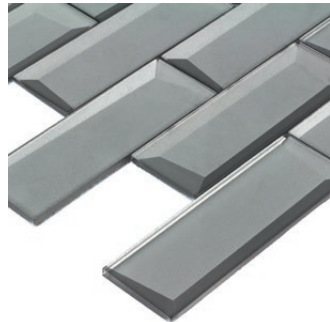

SK604BLCK0206
Black Eclipse