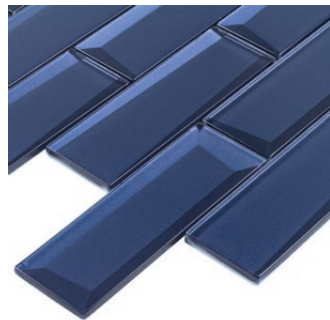

Skylight Collection

SK651BRNZ0206
Bronze Halo

SK604BLCK0206
Black Eclipse

SK602BLUE0206
Orion Blue

Product Specification

Shade Variation

V2
Slight Variation

Application

- ☐ Residential
- ☐ Commercial

Presentation

- ☐ Mesh mounted
- ☐ Face mounted

Recommended Use

Interior

- ☐ Wall
- ☐ Floor
- ☐ Backsplash
- ☐ Shower/Wet Areas
- ☐ Fireplaces

Exterior

- ☐ Wall
- ☐ Floor/Paving
- ☐ Countertops
- ☐ Pool/Fountain

Sheet Size

12" x 15"
305 mm x 381 mm

Thickness

0.315"
8 mm

Chip Size

2" x 6"
50 mm x 152 mm

Chip per Sheet

12

PCS/Box

11

Coverage/Box

11.429 sq/ft
1.06 m²