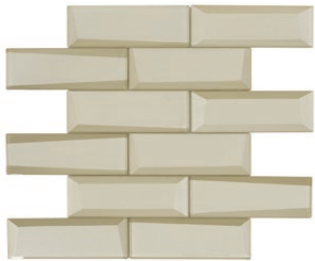

SK600WHIT0206
Celestial White

SK651GOLD0206
Moonlight Gold