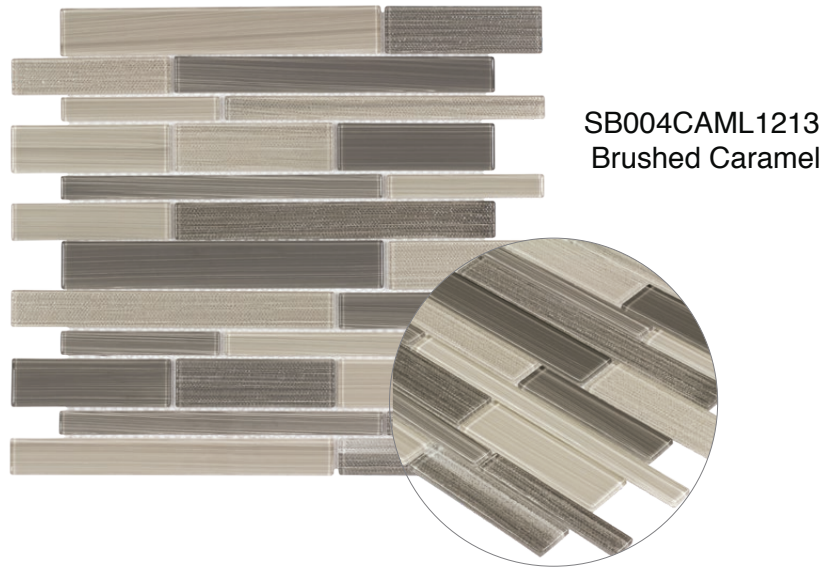

METROTAUPE0408
4X8 Metropolitan Taupe

METROCHOC0408
4X8 Metropolitan Chocolate

2" x 6"

METROWHITE0206
2X6 Metropolitan White

METROGREY0206
2X6 Metropolitan Grey

METROBLUE0206
2X6 Metropolitan Blue

METROKHAKI0206
2X6 Metropolitan Khaki

METROTAUPE0206
2X6 Metropolitan Taupe

METROCHOC0206
2X6 Metropolitan Chocolate

STUMOSPI006
Pisa

STUMOSVE001
Venice

CHIGLABPCS6112
Carmel Glass Stone

STUMOSMI002
Milan

STUMOSFL003
Florence

Quattro Collection - Metal Glass

METROWHMET1215
White Metal

METROGRMET1215
Grey Metal

METROBGMET1215
Beige Metal

Product Specification

Shade Variation

V2
Slight Variation

Application

- Residential
- Commercial