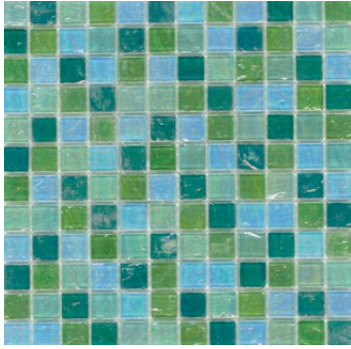

Iridescent Collection

CHIGLAHT80811PO
Mint Oil