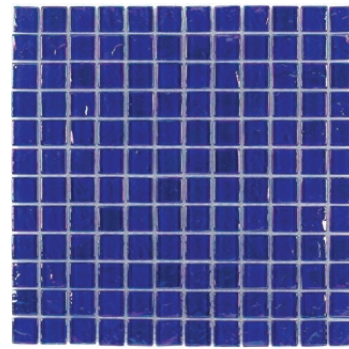

CHIGLAWHCB5011PO
Cobalt Oil

Product Specification

Shade Variation

V2
Slight Variation

Application

- ☐ Residential
- ☐ Commercial

Presentation

- ☐ Mesh mounted
- ☐ Face mounted

Recommended Uses

Interior

- ☐ Wall
- ☐ Floor
- ☐ Backsplash
- ☐ Shower/Wet Areas
- ☐ Fireplaces

Exterior

- ☐ Wall
- ☐ Floor/Paving
- ☐ Countertops
- ☐ Pool/Fountain

Sheet Size
12" x 12"
300 mm x 300 mm

Thickness
0.315"
8 mm

Chip Size
1" x 1"
23mm x 23mm

Chips per Sheet
144

PCS/Box
9

Coverage/Box
8.7 sq/ft
0.81 m²