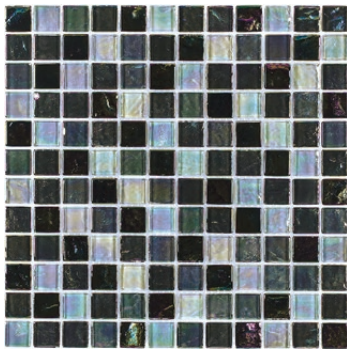

CHIGLAHT80911PO
Black Oil