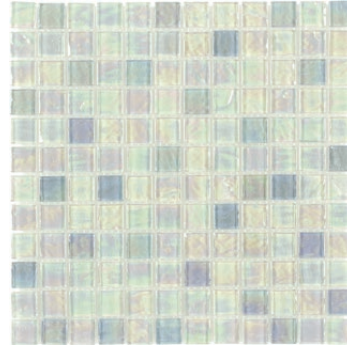

CHIGLAHT80611PO
Blue Oil