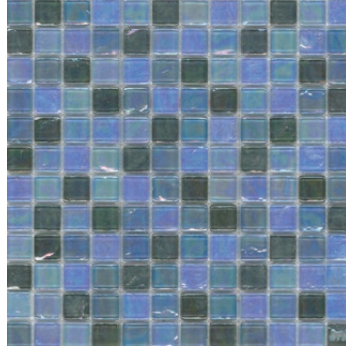

CHIGLAHT81111PO
Silver Oil