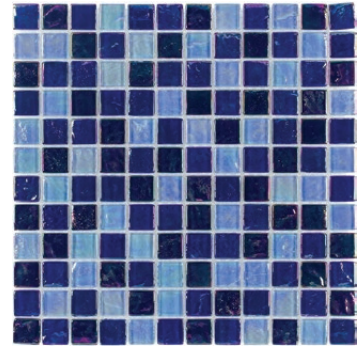

CHIGLAHT80711PO
Sea Oil