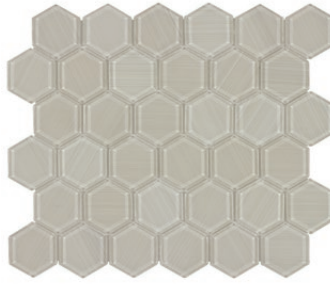

Glass Stone Collection

Glass Stone Collection

DS107GTGL0306
Granite Glass

DS426BRHC1212
Brushed Honey Comb

DS440BRLH1212
Brushed Long Hex

Product Specification

Shade Variation

V2
Slight Variation

Application

- Residential
- Commercial

Presentation

- Mesh mounted
- Face mounted

Recommended Use

Interior

- Wall
- Floor
- Backsplash
- Shower/Wet Areas
- Fireplaces

Exterior