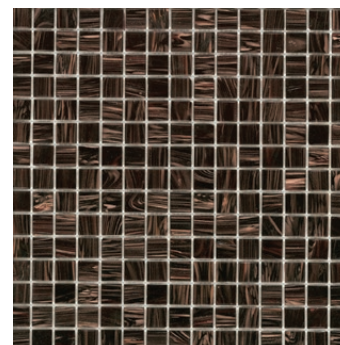

# Gemini Collection

CHIGLAAT-648  
Multi Grain

CHIGLA-OF1  
White Bronze

CHIGLAAT-OM3  
Espresso

CHIGLAAT-OM4  
Tiger Eye

### Shade Variation

V2  
Single Variation