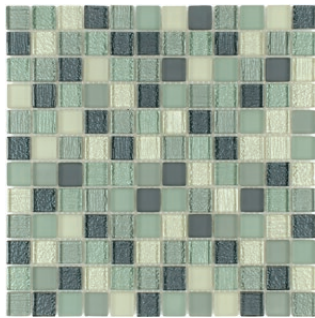

SURFACES®

Feel Collection

Feel Collection

CHIGLAPC106B
Summer Breeze Brick

CHIGLAPC101B
Urban Day Brick

CHIGLAPC103B
Modern Night Brick

CHIGLAPC105B
Spring Brick

CHIGLAPC108B
Warm Mocha Brick

CHIGLAPC106
Summer Breeze

CHIGLAPC103
Modern Night

CHIGLAPC105
Spring

CHIGLAPC108
Warm Mocha

Product Specification

Shade Variation

V2
Slight Variation

Application