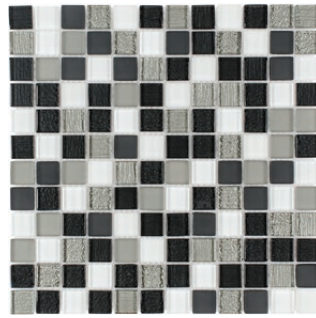

SURFACES®

Feel Collection

Feel Collection

CHIGLAPC106B
Summer Breeze Brick

CHIGLAPC101B
Urban Day Brick

CHIGLAPC103B
Modern Night Brick

CHIGLAPC105B
Spring Brick

CHIGLAPC108B
Warm Mocha Brick

CHIGLAPC106
Summer Breeze

CHIGLAPC103
Modern Night

CHIGLAPC105
Spring

CHIGLAPC108
Warm Mocha

Product Specification

Shade Variation

V2
Slight Variation

Application