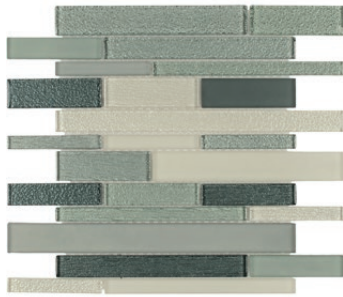

SURFACES®

Feel Collection

Feel Collection

CHIGLAPC106B
Summer Breeze Brick

CHIGLAPC101B
Urban Day Brick

CHIGLAPC103B
Modern Night Brick

CHIGLAPC105B
Spring Brick

CHIGLAPC108B
Warm Mocha Brick

CHIGLAPC106
Summer Breeze

CHIGLAPC103
Modern Night

CHIGLAPC105
Spring

CHIGLAPC108
Warm Mocha

Product Specification

Shade Variation

V2
Slight Variation

Application