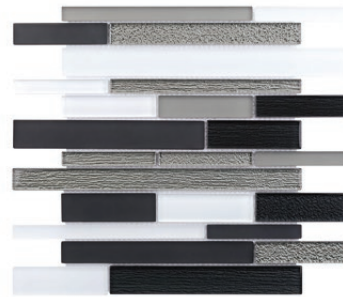

SURFACES®

Feel Collection

Feel Collection

CHIGLAPC106B
Summer Breeze Brick

CHIGLAPC101B
Urban Day Brick

CHIGLAPC103B
Modern Night Brick

CHIGLAPC105B
Spring Brick

CHIGLAPC108B
Warm Mocha Brick

CHIGLAPC106
Summer Breeze

CHIGLAPC103
Modern Night

CHIGLAPC105
Spring

CHIGLAPC108
Warm Mocha

Product Specification

Shade Variation

V2
Slight Variation

Application