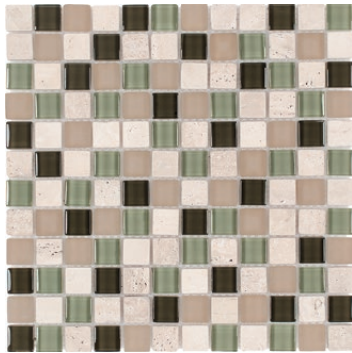

Earth Blends Collection

Earth Blends Collection

CHIGLACTB1103
Harvest Field Brick

CHIGLACTB1104
Water Springs Brick

CHIGLACTB1101
Orchid Brick

CHIGLACT1102
Olive Tree

CHIGLACT1104
Water Springs

Product Specification

Shade Variation

V2
Slight Variation

Application

- Residential
- Commercial

Presentation

- Mesh mounted
- Face mounted

Recommended Use

Interior

- Wall
- Floor
- Backsplash
- Shower/Wet Areas
- Fireplaces

Exterior

- Wall
- Floor/Paving
- Countertops
- Pool/Fountain

Sheet Size
12" x 12"
300 mm x 300 mm

Thickness
0.315"
8 mm

Chip Size
1" x 1"
23mm x 23mm