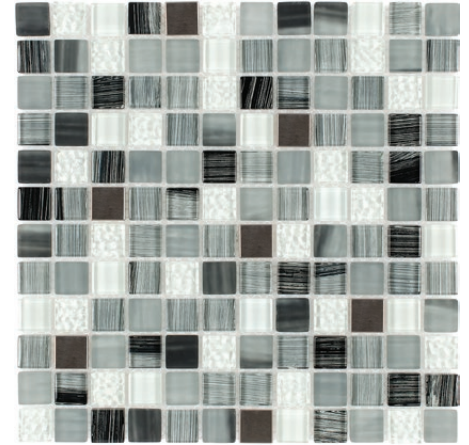

# Directions Collection

CHIGLAXHT301  
Royal Green

CHIGLAXHT305  
Infinite Blue

CHIGLAXHT307  
Dark Nights