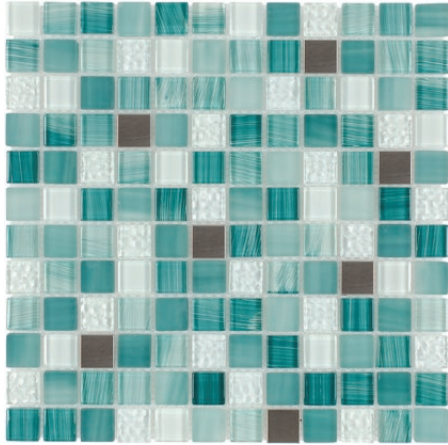

# Directions Collection

CHIGLAXHT301  
Royal Green

CHIGLAXHT305  
Infinite Blue

CHIGLAXHT307  
Dark Nights