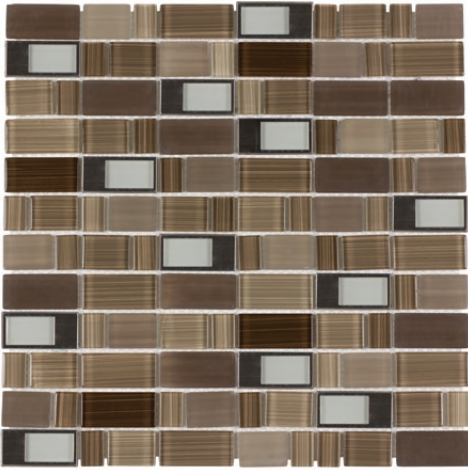

Dimensions Collection

Dimensions Collection

DM104BRWN1212
Dimensions Brown Mosaic

DM105WHIT1212
Dimensions White Mosaic

DM103BLUE1212
Dimensions Blue Mosaic

Product Specification

Shade Variation

V2
Slight Variation

Application

- Residential
- Commercial

Presentation

- Mesh mounted
- Face mounted

Recommended Use

Interior

- Wall
- Floor
- Backsplash
- Shower/Wet Areas
- Fireplaces

Exterior

- Wall
- Floor/Paving
- Countertops
- Pool/Fountain

Sheet Size
12" x 12"
300 mm x 300 mm

Thickness
0.23"
6 mm

Chip Size
Multi-Size

Chip per Sheet
107

PCS/Box
12

Coverage/Box
11.51 sq/ft
1.07 m²

Please inspect prior to installation. No claims allowed after install.