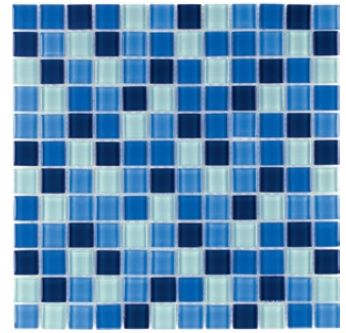

Colors Collection

Colors Collection

CHIGLABR101
Nero

CHIGLABR127
Cobalt

BLEND

CHIGLABR202
Ocean

CHIGLABR206
Cielo

Product Specification

Shade Variation

V2
Slight Variation

Application

- Residential
- Commercial

Presentation

- Mesh mounted
- Face mounted

Recommended Use

Interior

- Wall
- Floor
- Backsplash
- Shower/Wet Areas
- Fireplaces

Exterior

- Wall
- Floor/Paving
- Countertops
- Pool/Fountain

Sheet Size
12" x 12"
300 mm x 300 mm

Chip per Sheet
144

Thickness
0.25"
6 mm

PCS/Box
11