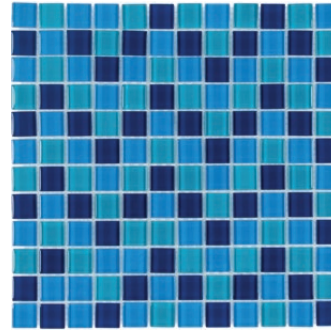

Colors Collection

Colors Collection

CHIGLABR101
Nero

CHIGLABR127
Cobalt

BLEND

CHIGLABR202
Ocean

CHIGLABR206
Cielo

Product Specification

- Wall
- Floor
- Backsplash
- Shower/Wet Areas
- Fireplaces

Exterior

- Wall
- Floor/Paving
- Countertops
- Pool/Fountain

Sheet Size
12" x 12"
300 mm x 300 mm

Chip per Sheet
144

Thickness
0.25"
6 mm

PCS/Box
11