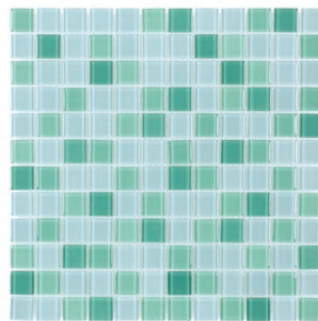

# Classic Collection

CHIGLAB5011PO  
Royal Blue

CHIGLAHT153111PO  
Silver Multicolor

CHIGLAHT15611PO  
Baby Blue Multicolor

CHIGLAHT16611PO  
Blue Multicolor

CHIGLAB3111PO  
Indigo Blue

CHIGLAHT21811PO  
Lime Multicolor

CHIGLAHT15811PO  
Jade Multicolor

CHIGLAA1011PO  
Clear