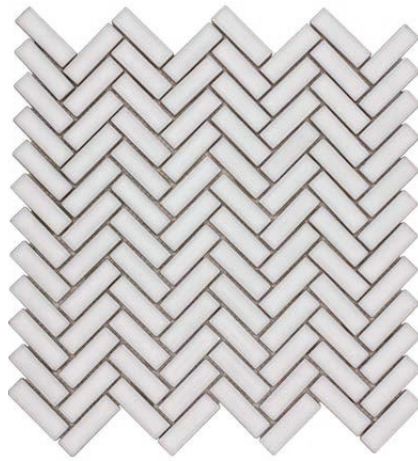

Chelsea Collection

Chelsea Collection

CH101BLUE1212
Chelsea Blue

CH102WHIT1212
Chelsea White

CH103GREY1212
Chelsea Grey

Product Specification

Shade Variation

V2
Slight Variation

Application

- Residential
- Commercial

Presentation

- Mesh mounted
- Face mounted

Recommended Use

Interior

- Wall
- Floor
- Backsplash
- Shower/Wet Areas
- Fireplaces

Exterior

- Wall
- Floor/Paving
- Countertops
- Pool/Fountain

Sheet Size

11" x 11"
280 mm x 280 mm

Thickness

0.23"
6 mm

Chip Size

0.5" x 2"

Chip per Sheet