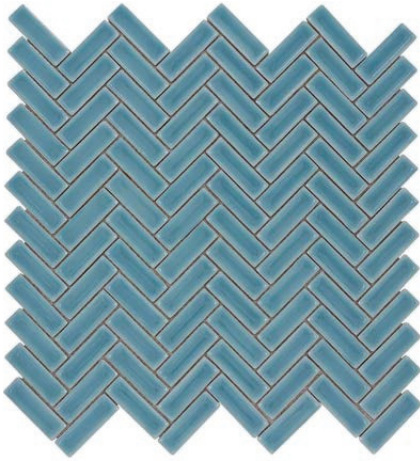

Chelsea Collection

Chelsea Collection

CH101BLUE1212
Chelsea Blue

CH102WHIT1212
Chelsea White

CH103GREY1212
Chelsea Grey

Product Specification

Shade Variation

V2
Slight Variation

Application

- Residential
- Commercial

Presentation

- Mesh mounted
- Face mounted

Recommended Use

Interior

- Wall
- Floor
- Backsplash
- Shower/Wet Areas
- Fireplaces

Exterior

- Wall
- Floor/Paving
- Countertops
- Pool/Fountain

Sheet Size

11" x 11"
280 mm x 280 mm

Thickness

0.23"
6 mm

Chip Size

0.5" x 2"

Chip per Sheet