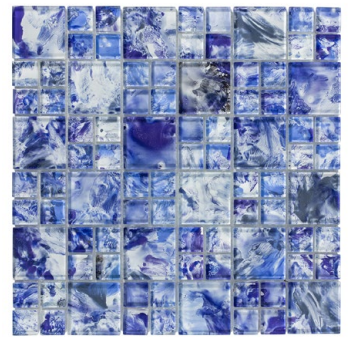

# MICHELANGELO

Hand painted glass

Earth

Ocean

Turquoise

Sky

**IRIDESCENT**

Mint Oil