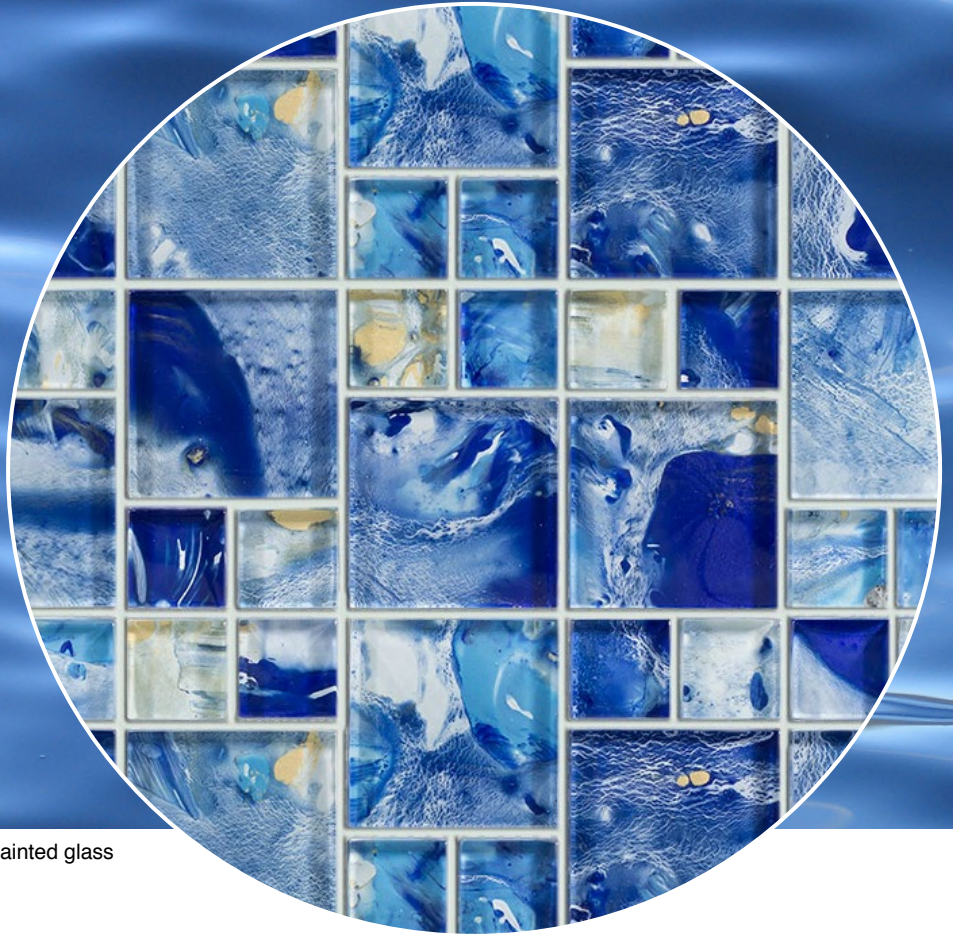

# MICHELANGELO

Hand painted glass

Earth

Ocean

Turquoise

Sky

**IRIDESCENT**

Mint Oil