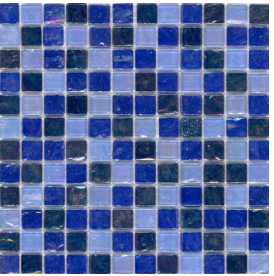

IRIDESCENT

Sea Oil

Wave

Disclaimer: The item Blue Wave Mosaic do not present the iridescent effect on its surface.