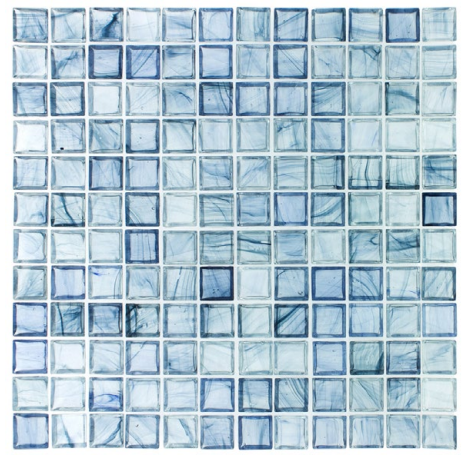

Emerald Coast 2x2

AURORA

Celestial Blue

Lagoon

Angelica