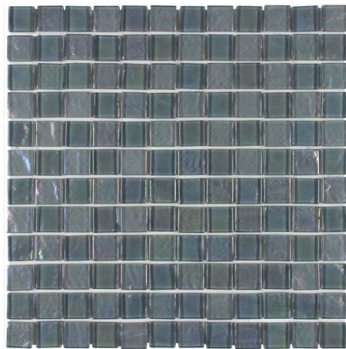

# VOLCANIC

CRYSTAL 1X2

AZUL 1X2

PLATINUM 1X2

BASALT 1X2

# NORTHERN LIGHTS

SUNSET SKY 1X1

MIDNIGHT SKY 1X1

SKY 1X1

TWILIGHT 1X1

SUNSET SKY 2X2

MIDNIGHT SKY 2X2

SKY 2X2