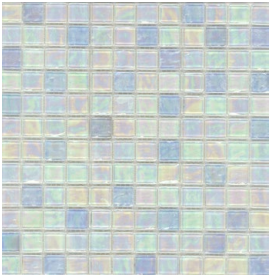

IRIDESCENT

Blue Oil

Wave

Disclaimer: The item Blue Wave Mosaic do not present the iridescent effect on its surface.