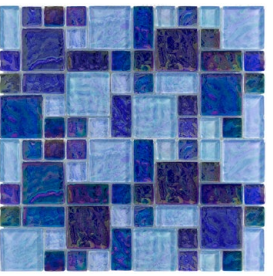

Blue Blend

Wave