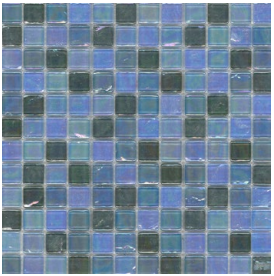

# MICHELANGELO

Hand painted glass

Earth

Ocean

Turquoise

Sky

**IRIDESCENT**

Mint Oil