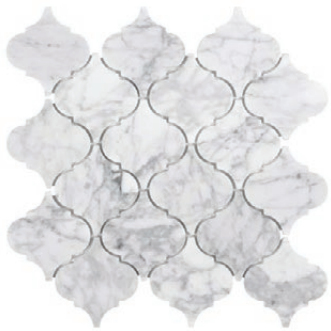

Amalfi Collection

Amalfi Collection

AMALFIIVP1213
Ivory Pillars

AMALFIIVG1212
Ivory Gables

AMALFIGRSTP1213
Greystone Pillars

AMALFIGRSTGA1212
Greystone Gables

AMALFIVORYAR
Ivory Arabesque

Product Specification

Shade Variation

V2
Slight Variation

Application

- Residential
- Commercial

Presentation

- Mesh mounted
- Face mounted
- Tile mounted

Recommended Use

Interior

- Wall
- Floor
- Backsplash
- Shower/Wet Areas
- Fireplaces

Exterior

- Wall
- Floor/Paving
- Countertops
- Pool/Fountain

Sheet Size	Thickness	Chip Size	Chip per Sheet	PCS/Box	Coverage/Box
11.75" x 11.50" 298 mm x 292 mm	0.315" 8 mm	Multi-Size	30	10	9.38 sq/ft 0.87 m ²