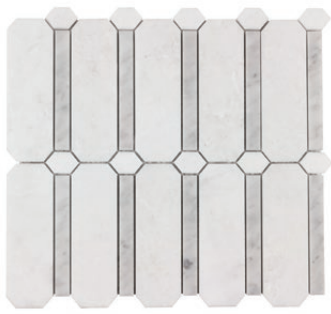

Amalfi Collection

Amalfi Collection

AMALFIIVP1213
Ivory Pillars

AMALFIIVG1212
Ivory Gables

AMALFIGRSTP1213
Greystone Pillars

AMALFIGRSTGA1212
Greystone Gables

AMALFIVORYAR
Ivory Arabesque

Product Specification

Shade Variation

V2
Slight Variation

Application

- Residential
- Commercial

Presentation

- Mesh mounted
- Face mounted
- Tile mounted

Recommended Use

Interior

- Wall
- Floor
- Backsplash
- Shower/Wet Areas
- Fireplaces

Exterior

- Wall
- Floor/Paving
- Countertops
- Pool/Fountain

Sheet Size	Thickness	Chip Size	Chip per Sheet	PCS/Box	Coverage/Box
11.75" x 11.50" 298 mm x 292 mm	0.315" 8 mm	Multi-Size	30	10	9.38 sq/ft 0.87 m ²