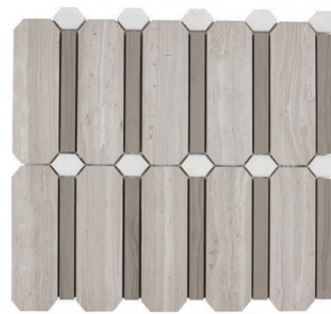

Amalfi Collection

Amalfi Collection

AMALFIIVP1213
Ivory Pillars

AMALFIIVG1212
Ivory Gables

AMALFIGRSTP1213
Greystone Pillars

AMALFIGRSTGA1212
Greystone Gables

AMALFIVORYAR
Ivory Arabesque

Product Specification

Shade Variation

V2
Slight Variation

Application

- Residential
- Commercial

Presentation

- Mesh mounted
- Face mounted
- Tile mounted

Recommended Use

Interior

- Wall
- Floor
- Backsplash
- Shower/Wet Areas
- Fireplaces

Exterior

- Wall
- Floor/Paving
- Countertops
- Pool/Fountain

Sheet Size	Thickness	Chip Size	Chip per Sheet	PCS/Box	Coverage/Box
11.75" x 11.50" 298 mm x 292 mm	0.315" 8 mm	Multi-Size	30	10	9.38 sq/ft 0.87 m ²